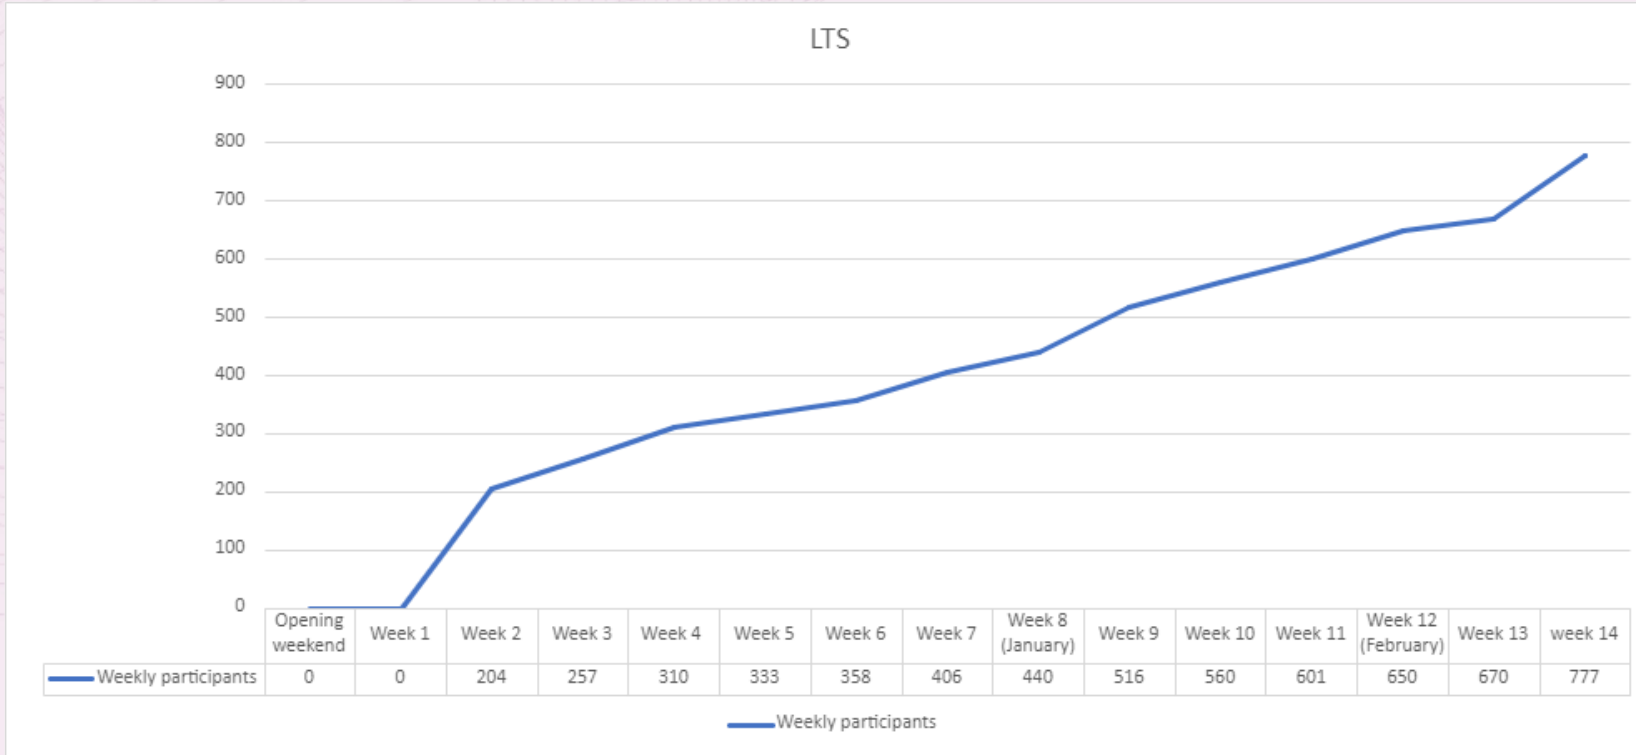

Performance - LTS

**Pre-closure:
1, 313**