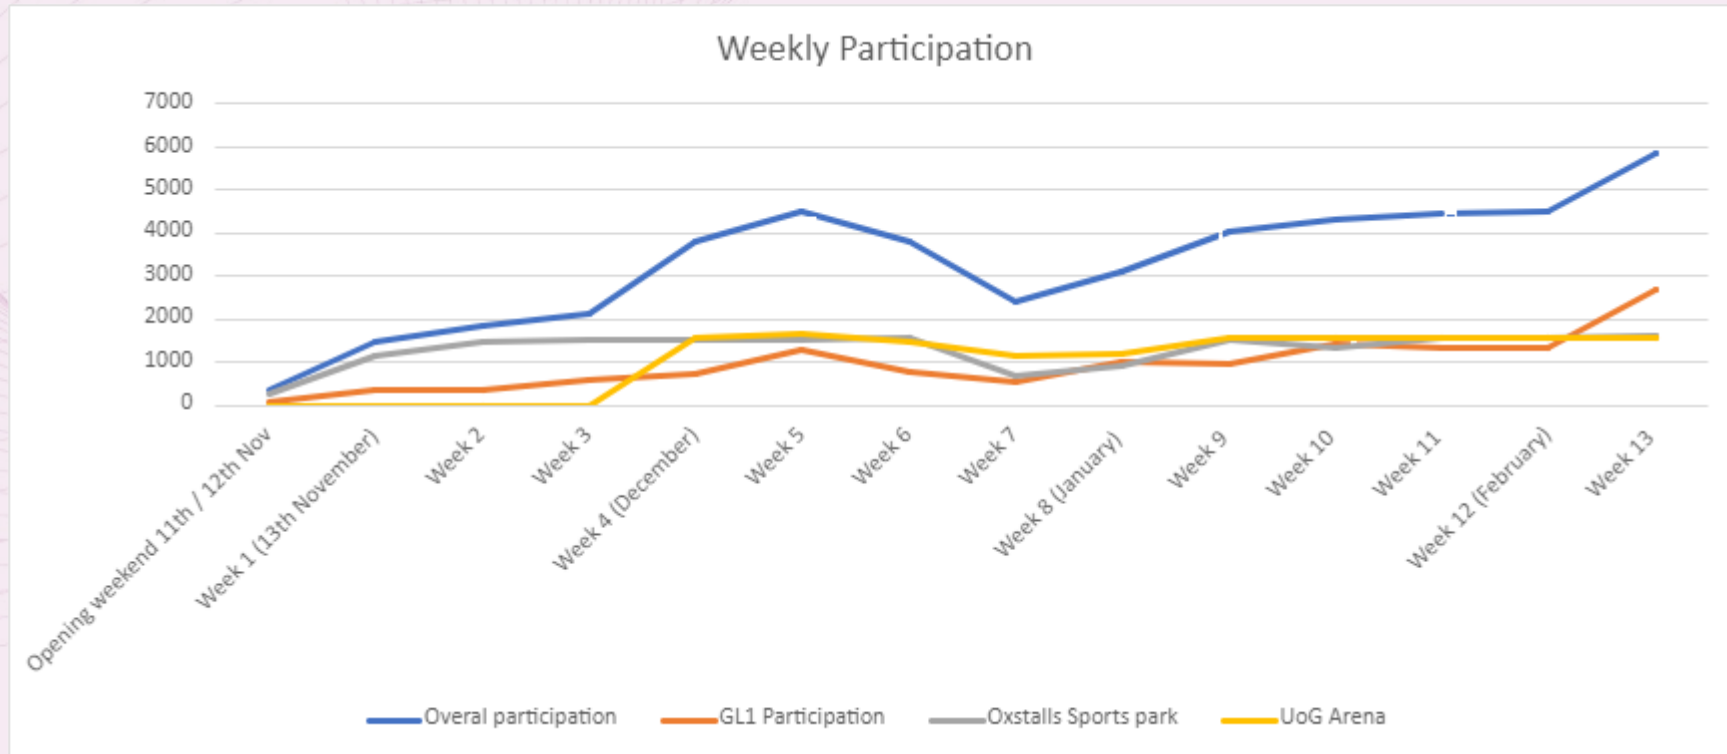

# Participation

**46,685**  
Total visitors

**6,585**  
Swim visits

**2,565**  
Tennis visits

**6,788**  
Gym & Group  
Exercise visits