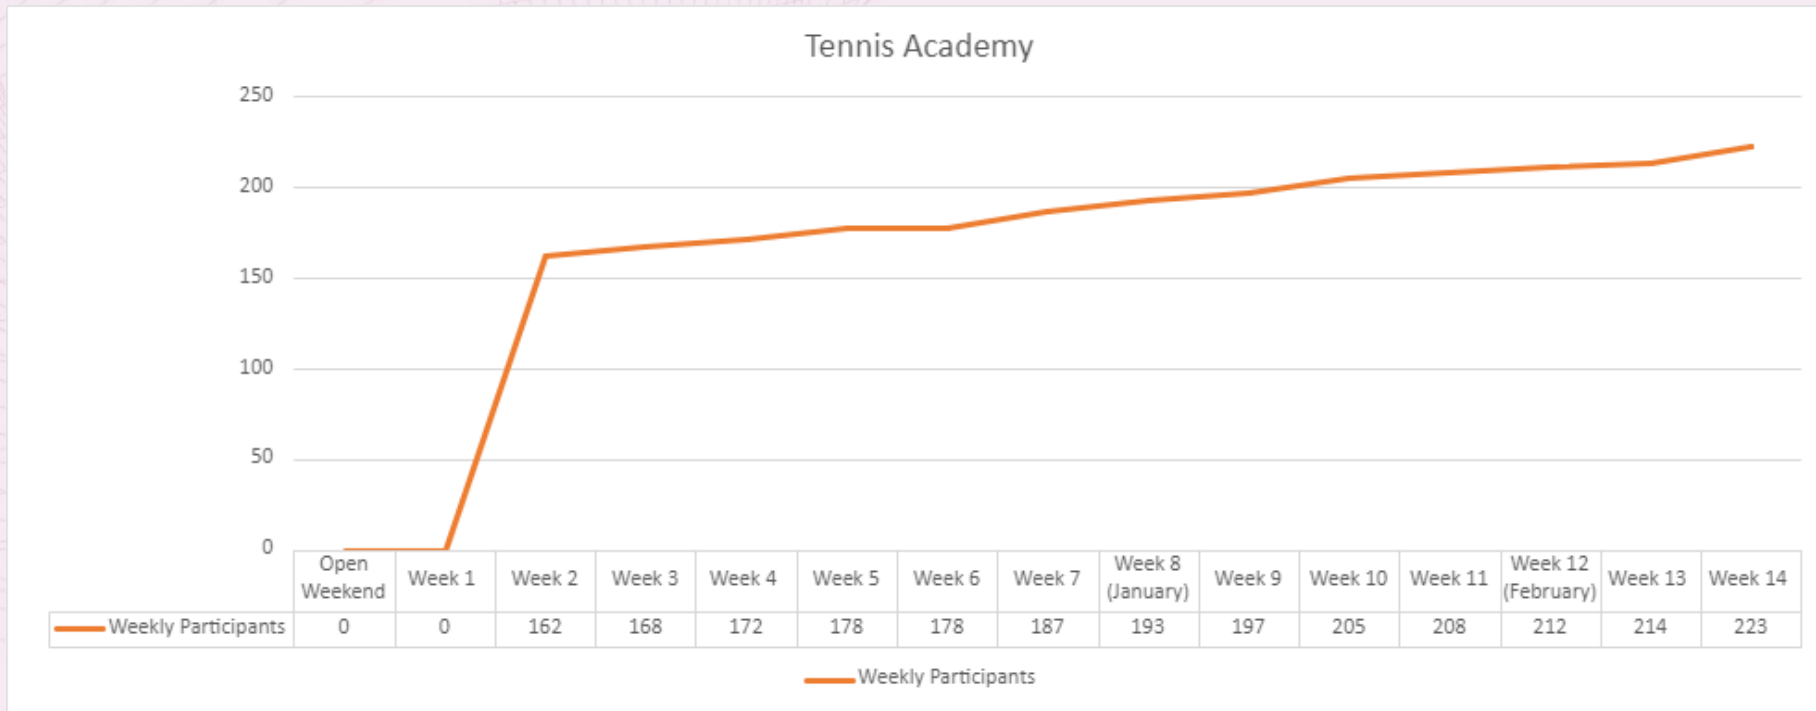

Performance – Tennis Academy

**Pre-closure:
251**