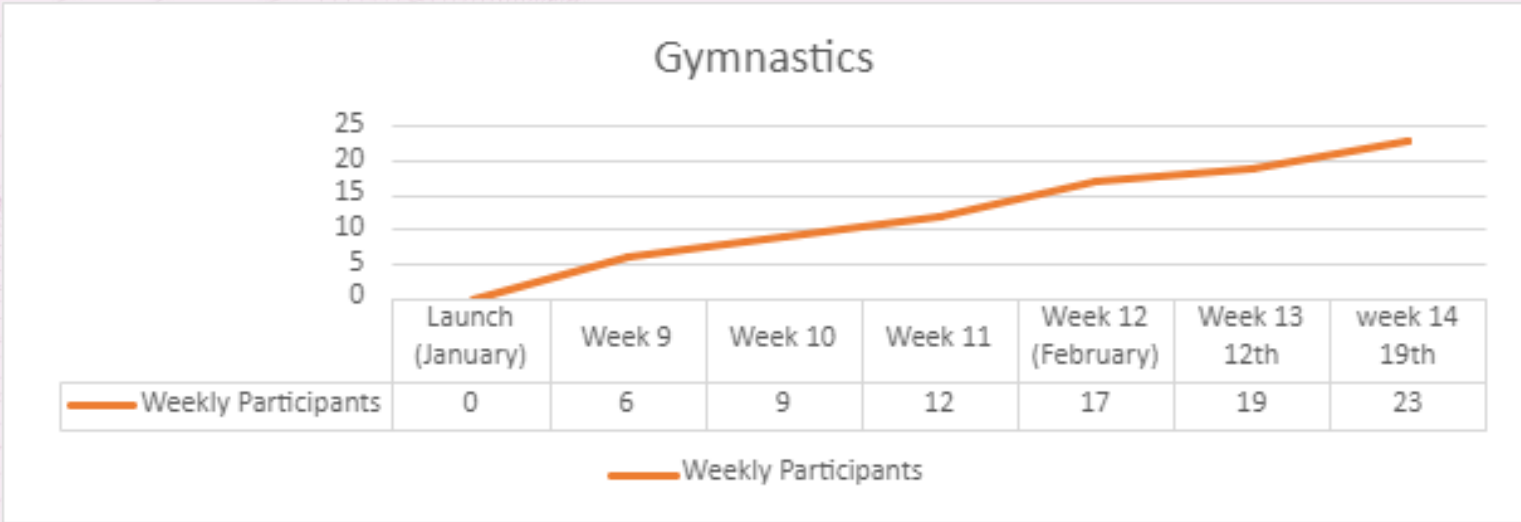

Performance – Gymnastic Academy

**Pre-closure:
72**