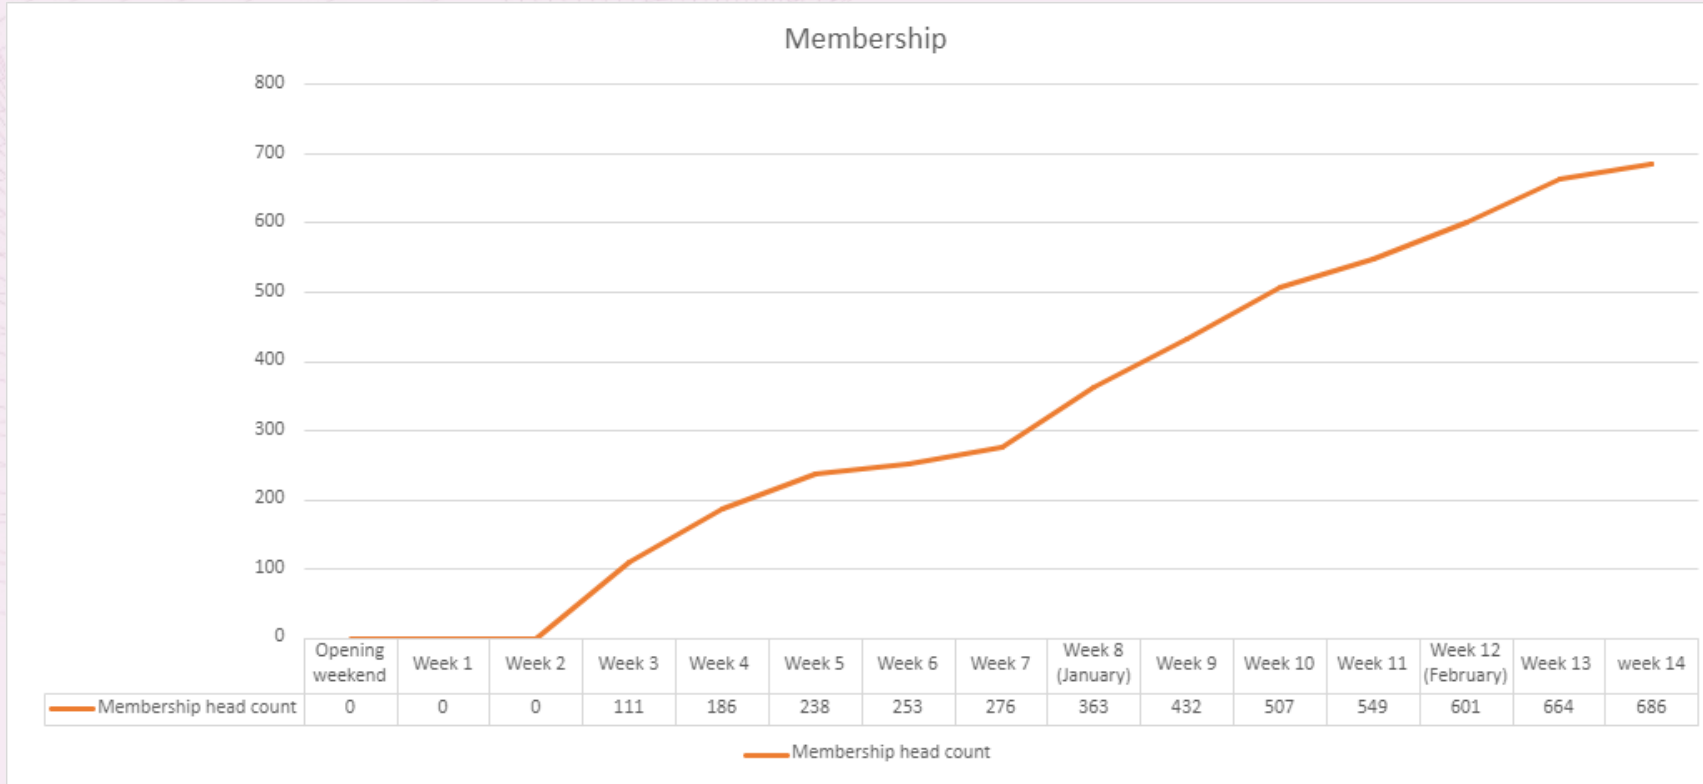

Performance - Membership

**Pre-closure:
1,032**